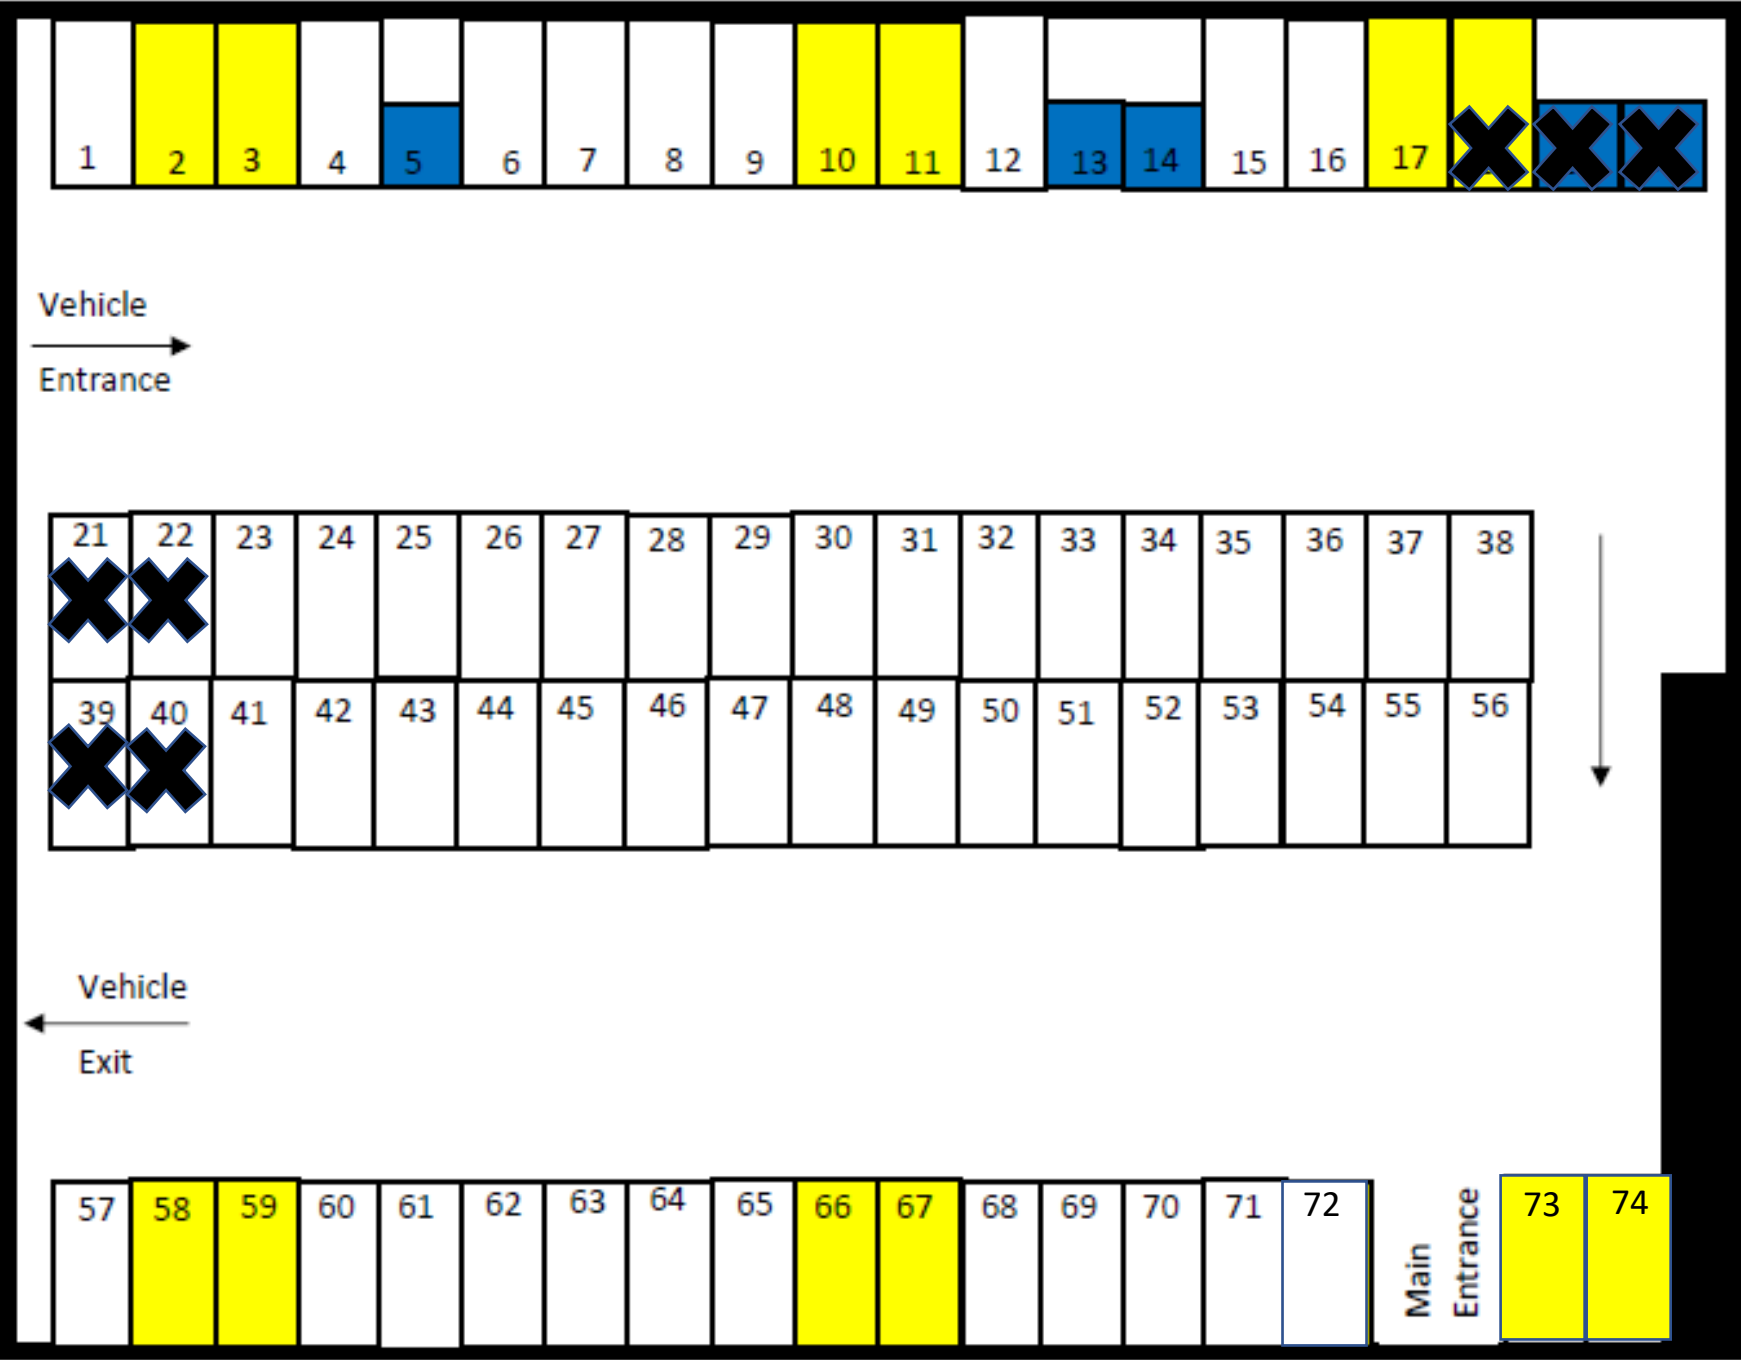

Undercover Site Map

Legend

-  Powered Site
-  Emergency Exit
-  Direction of traffic
-  Site Unavailable

Outdoor Stalls